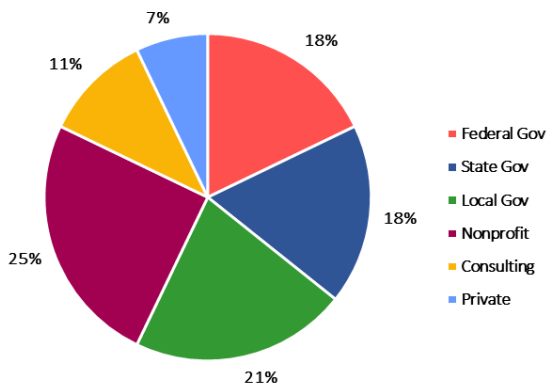

BYU MPA Job Placement

Graduation Year - 2019

PLACEMENT
(3 Months Out)

CONVERSION
(Internship to Job)

AVERAGE SALARY

By Sector

By Region

BYU MPA Job Placement