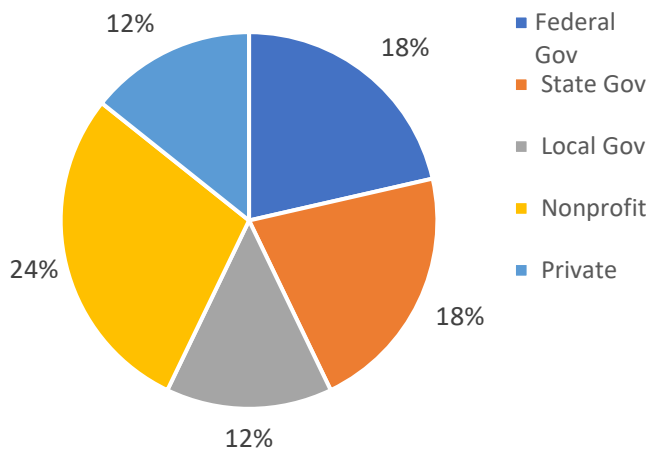

BYU MPA Job Placement

Graduation Year – 2020

By Sector

By Region