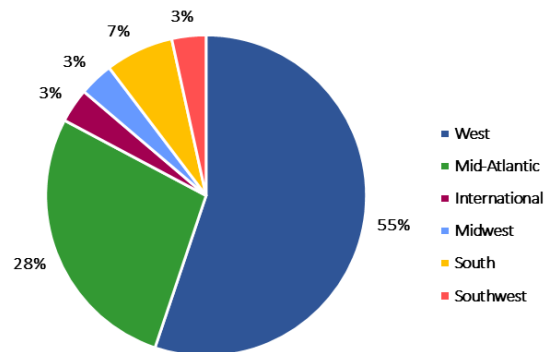

BYU MPA Job Placement

Graduation Year - 2019

PLACEMENT
(3 Months Out)

CONVERSION
(Internship to Job)

AVERAGE SALARY

By Sector

By Region

BYU MPA Job Placement